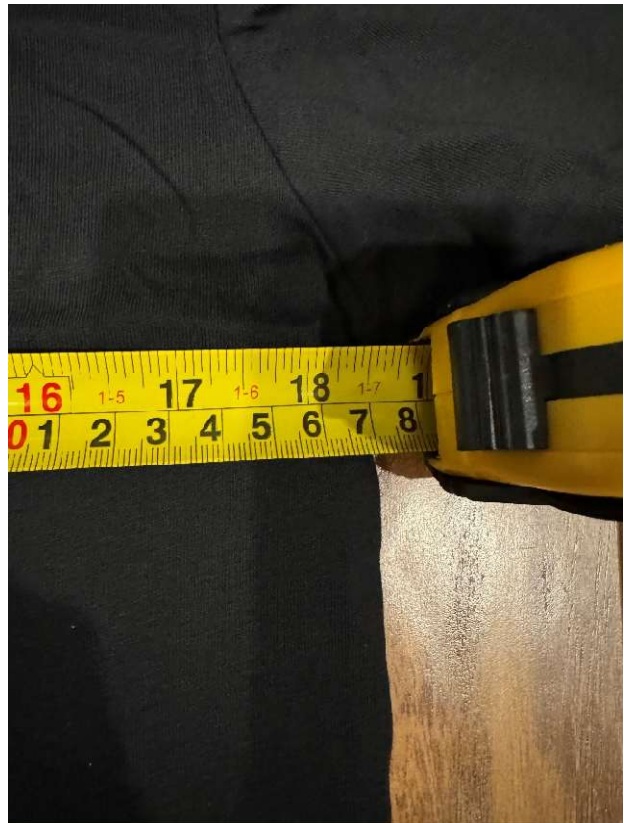

## CCFR Clothing Size Chart

To measure your garments, please lay the item on a flat surface and measure across the chest directly under the armpits, where the sleeves attach. Photos are included as examples.

\*\* All garments are handcrafted, which may result in slight sizing variations. Please allow for 0.5" difference above or below listed measurements.

### **Hoodies**

Small	Medium	Large	XL	2XL	3XL
20"	22"	24"	26"	28"	30"

### Solid Colour Tees

Small	Medium	Large	XL	2XL	3XL
18.5"	20"	22"	23"	24.5"	26"